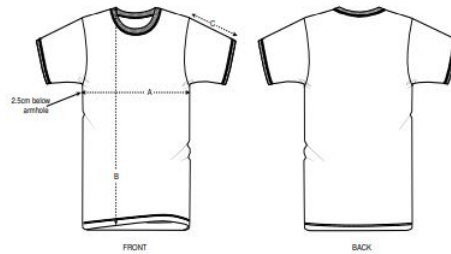

Adults

Size guide

SIZES	XXS	XS	S	M	L	XL	XXL
A Half Chest	42.5	45	48	51	54	57	60
B Body Length	64	66	69	72	74	76	78
C Sleeve Length	18.5	18.5	20.5	21.5	22.5	22.5	23.5

Kids

Size guide

SIZES	3-4	5-6	7-8	9-11	12-14
A Half Chest	33	35	37	41	44
B Body Length	42	46	51.5	57.5	62.5
C Sleeve Length	21.5	22	23.5	26.5	30