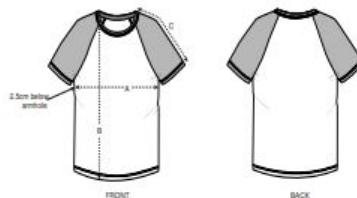

Adults

Size guide

SIZES	XXS	XS	S	M	L	XL	XXL
A Half Chest	42.5	45	48	51	54	57	60
B Body Length	64	66	69	72	74	76	78
C Sleeve Length	18.5	18.5	20.5	21.5	22.5	22.5	23.5

Kids

Size guide

SIZES	3-4	5-6	7-8	9-11	12-14
A Half Chest	33	35	37	41	44
B Body Length	42	46	51.5	57.5	62.5
C Sleeve Length	21.5	22	23.5	26.5	30